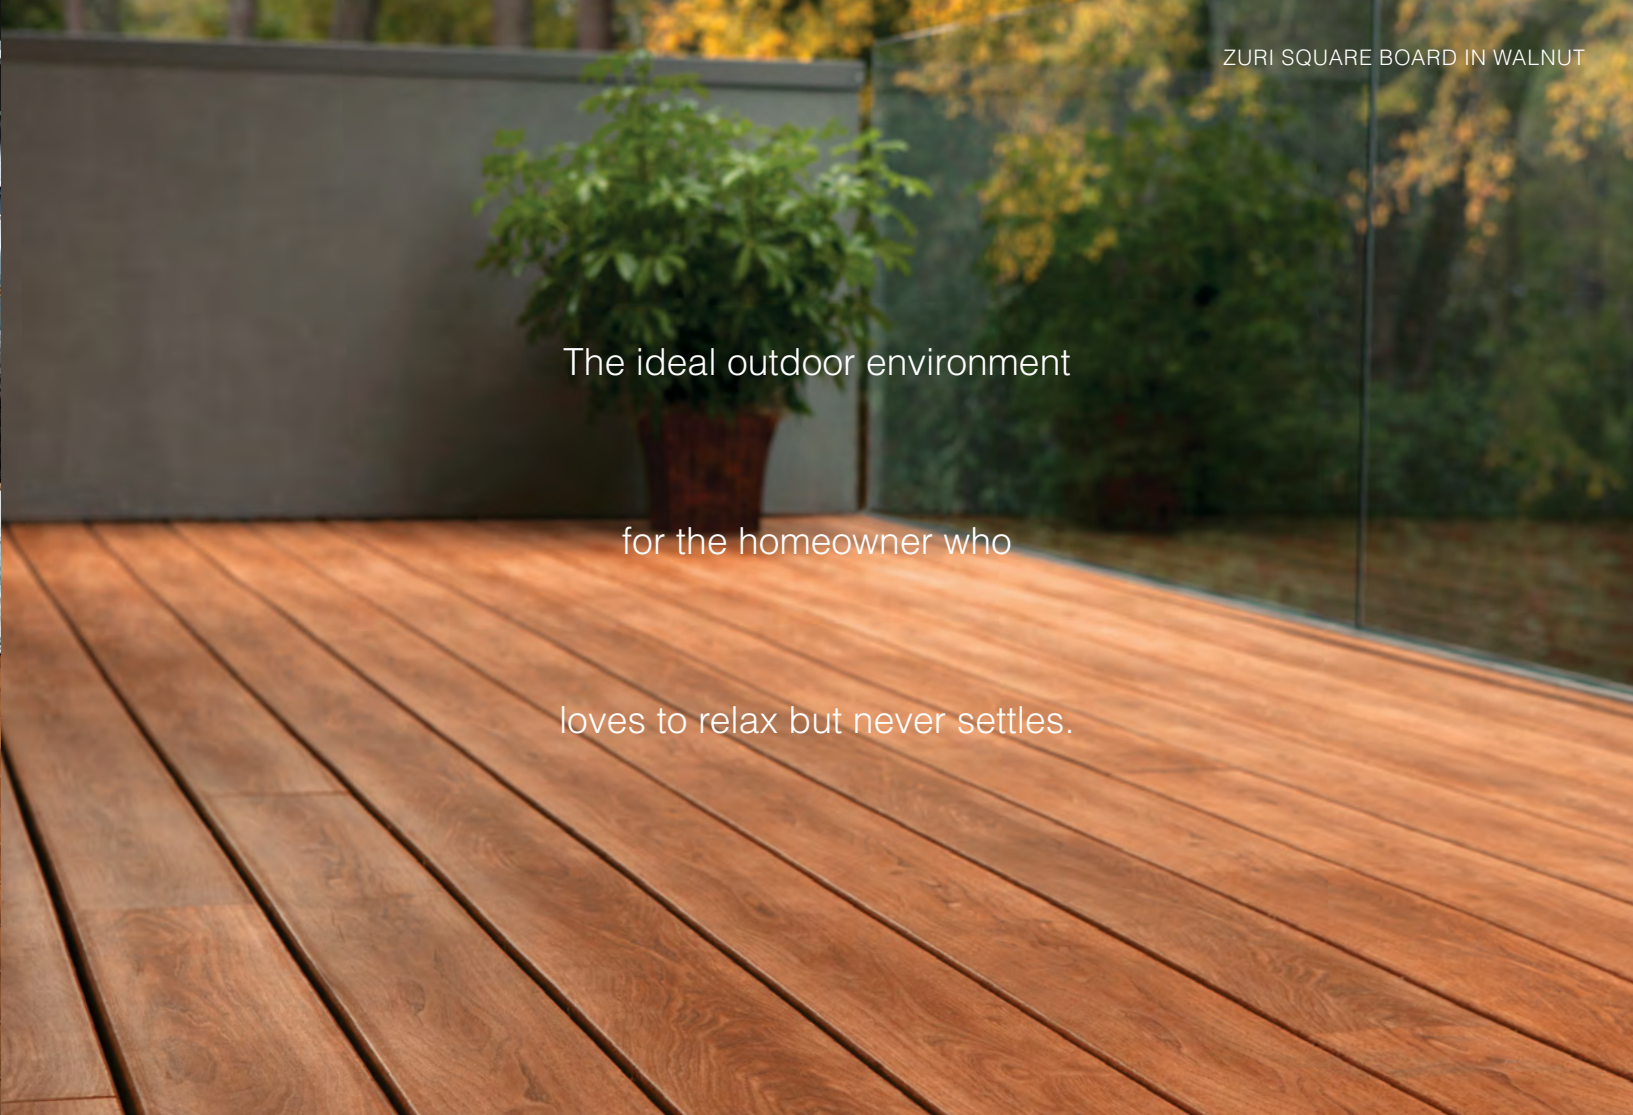

- Comes in 1" x 8" and 1" x 12" widths, 12' lengths
- Can be used for stair risers
- Complements the beauty of Zuri decking

Six colorful ways to distinguish your outdoor space.

From vibrant to neutral to weathered, Zuri's color options give you a variety of ways to put your personal stamp on your home exterior environment. And every color is backed by a 25-year Color Fastness Warranty against color shifting.

Boards available in 5/4" nominal x 5-1/2" wide, 12', 16' and 20' lengths.

ZURI SQUARE BOARD IN PECAN

ZURI GROOVED BOARD IN WALNUT

ZURI SQUARE BOARD IN WALNUT

The ideal outdoor environment
for the homeowner who
loves to relax but never settles.