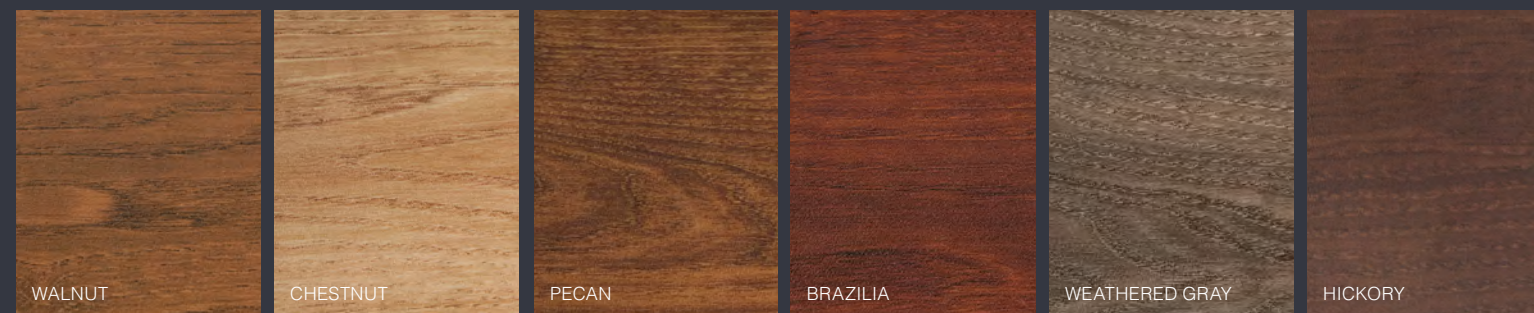

Boards available in 5/4" nominal x 5-1/2" wide, 12', 16' and 20' lengths.