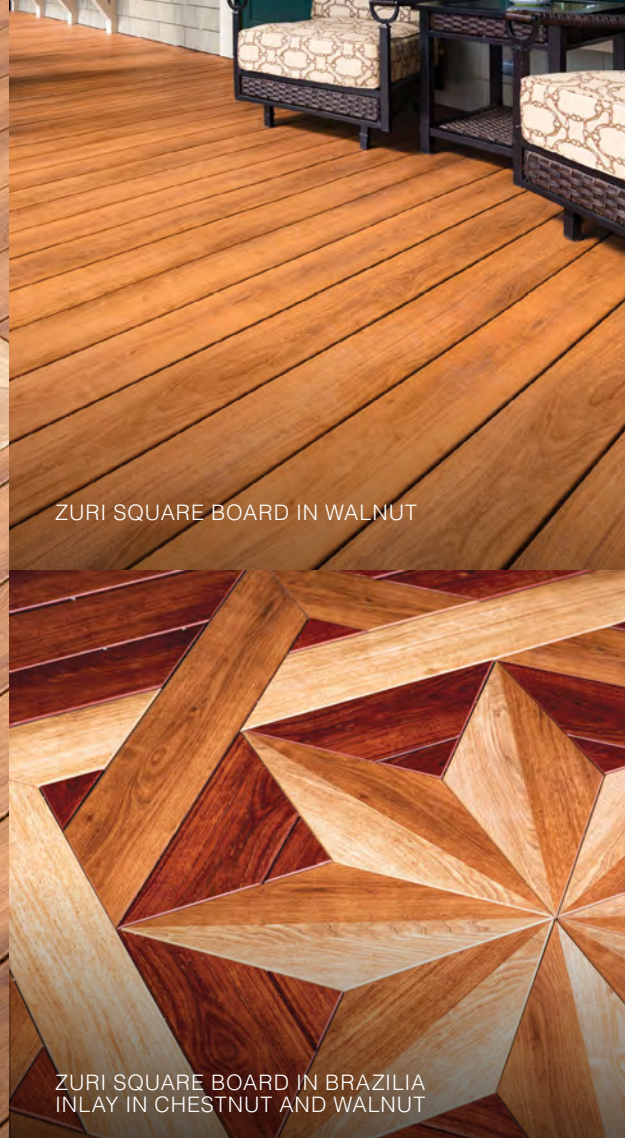

We emulated nature.
Then we topped it.

It's good to seek out

premium decking

that's intriguingly comparable

to natural hardwood.

It's even better to get

those sought-after looks

with high durability and

few maintenance demands.

ZURI GROOVED BOARD IN
WEATHERED GRAY AND CHESTNUT

ON COVER:
ZURI GROOVED BOARD IN WALNUT

ZURI GROOVED BOARD DECKING IN PECAN;
INLAY IN CHESTNUT AND WALNUT

ZURI SQUARE BOARD IN WALNUT